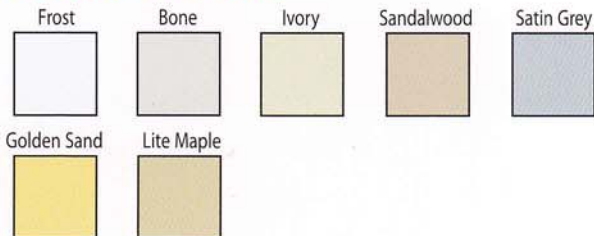

COLOUR RANGE

Competitive Analysis	Wood Cladding	Fibre Cement	Cedarline™
Virtually Maintenance Free	no	no	yes
Energy Efficient	no	no	yes
Impact resistant	no	somewhat	yes
Virtually Invisible Seam	no	no	yes
Insect Resistant	no	yes	yes
Inhibits Mould	no	no	yes
Deadens Outside Noises	no	yes	yes
Will not Support Combustion	no	yes	yes
Complete Trim System	yes	no	yes

** The wind load data was calculated from negative wind pressure values, derived from wind tunnel testing using standard application techniques. the relationship between negative wind pressure and kilometres per hour is theoretical, industry-accepted calculation performed by an accredited lab. Values can be greatly enhanced by increasing nail head sizes or adding washers.

TRIMS ACCESSORIES & SOFFIT

You can complete your EAVE & GABLE ENDS with matching or contrasting trims and accessories to create a virtually maintenance-free exterior! To see a complete selection of available products, visit our website at

www.mittenvinyl.com.au

- Premium weathering performance, superior wind resistance
- Vented Soffit also available