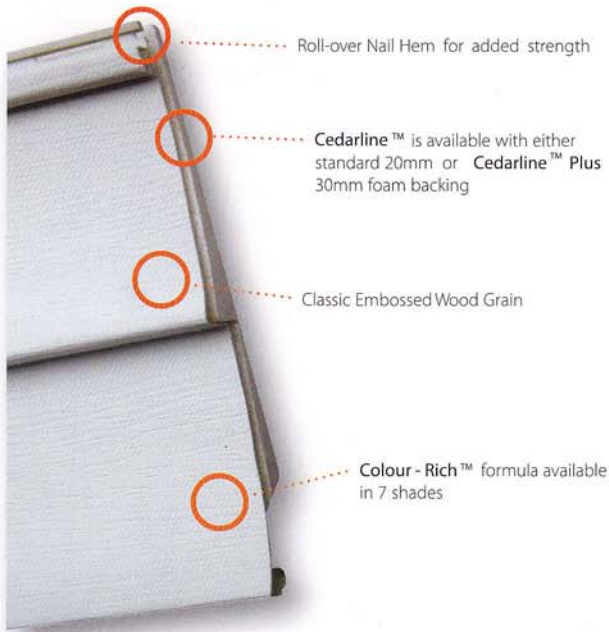

CEDARLINE

...another beautiful option

Mitten™

VINYL AUSTRALIA

Cedarline™
20 mm foam-back

Cedarline™ Plus
30 mm foam-back